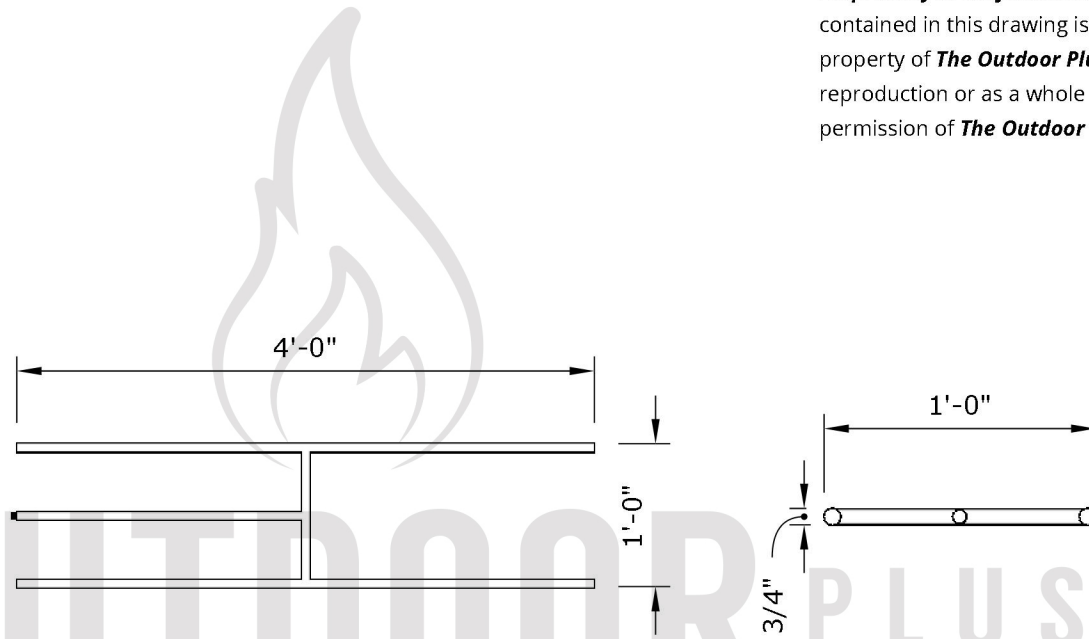

48" Fireplace H Burner

Page Number	1 of 1
Author: Bryant Uribe	9/28/2018
Approved By: Gabriel Estrada	Date

SKU	Length, Width, Height (LxWxH)	Weight	Hub Size	BTU Output	Material
OPT-15748	48" x 12" x 1"	6.5 lbs.	3/4"	125,000	Stainless Steel

PERSPECTIVE

TOP

SIDE